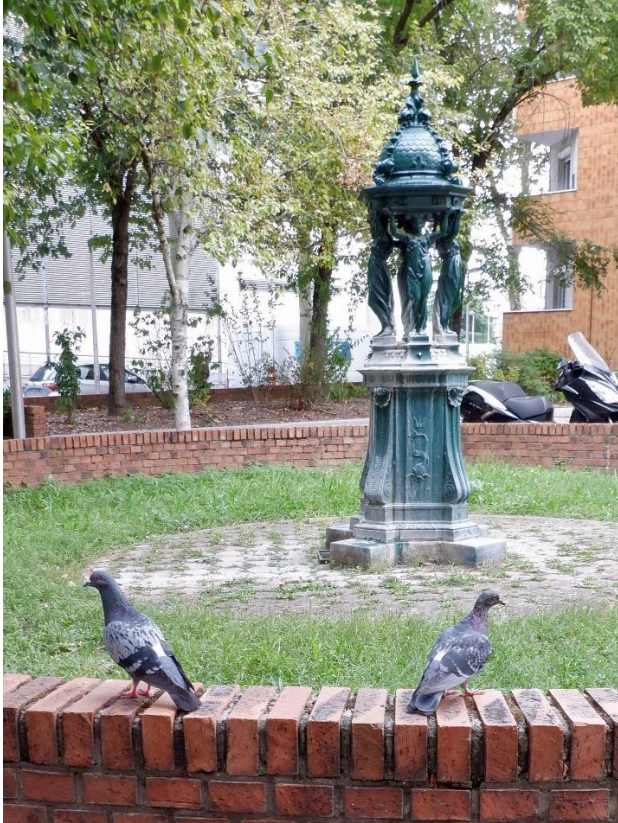

A Wallace Fountain at Créteil by Hotel de Police

Across from 11 Blvd. Jean-Baptise Oudry
Créteil 94000
FRANCE

If anyone has additional information about the history or origin of this fountain, please share it by contacting us at admin@wallacefountains.org.